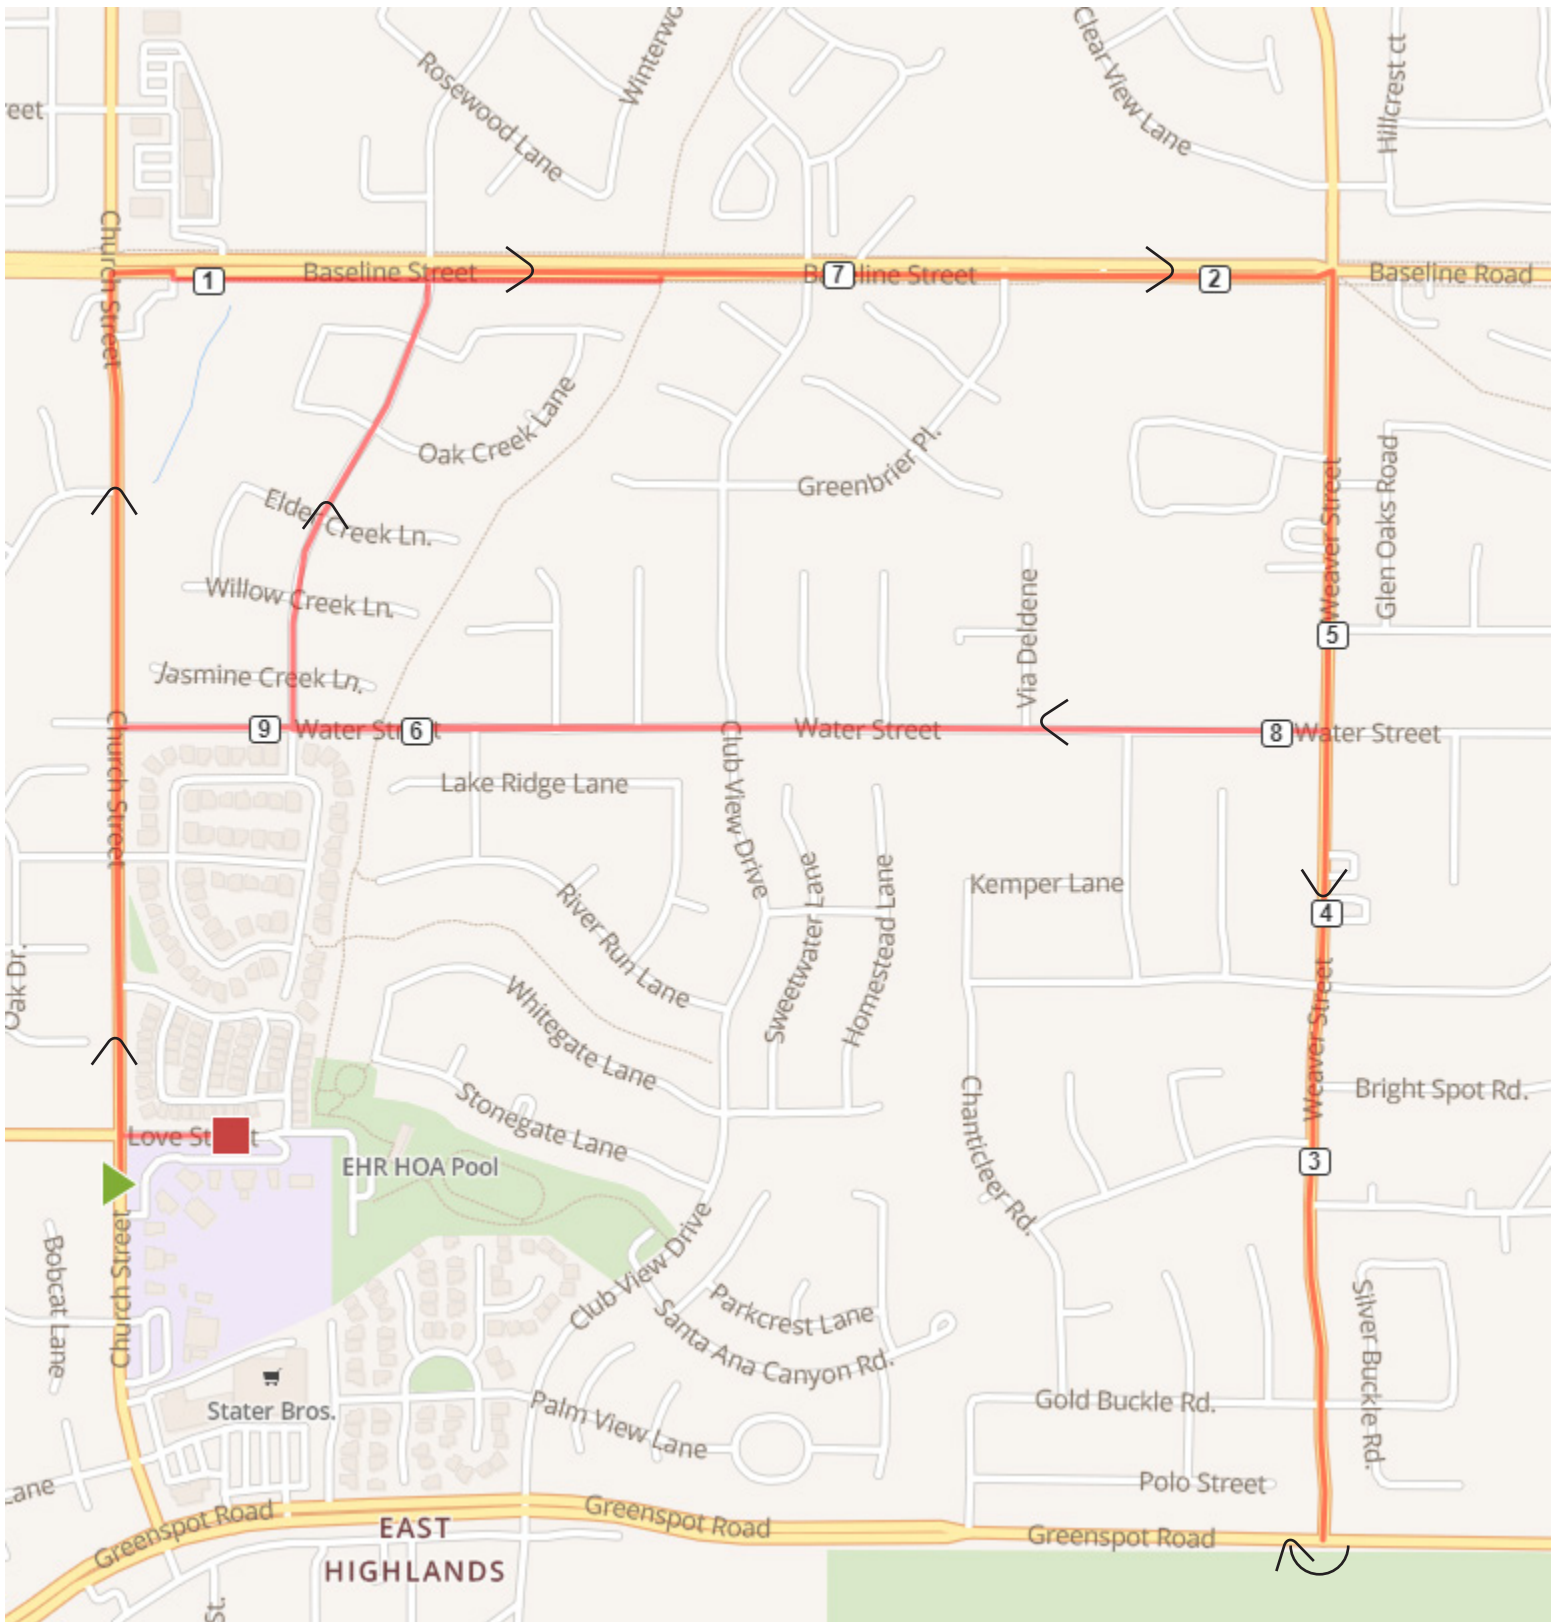

## 2023 Highland Y Run 10k Route

Start  
 North on Church to Baseline  
 East on Baseline  
 South on Weaver & turn around at Greenspot  
 West on Water St  
 East on Love to Finish Line  
 North on Cloverhill Dr.

East on Baseline  
 South on Weaver  
 West on Water  
 South on Church  
 East on Love to Finish Line